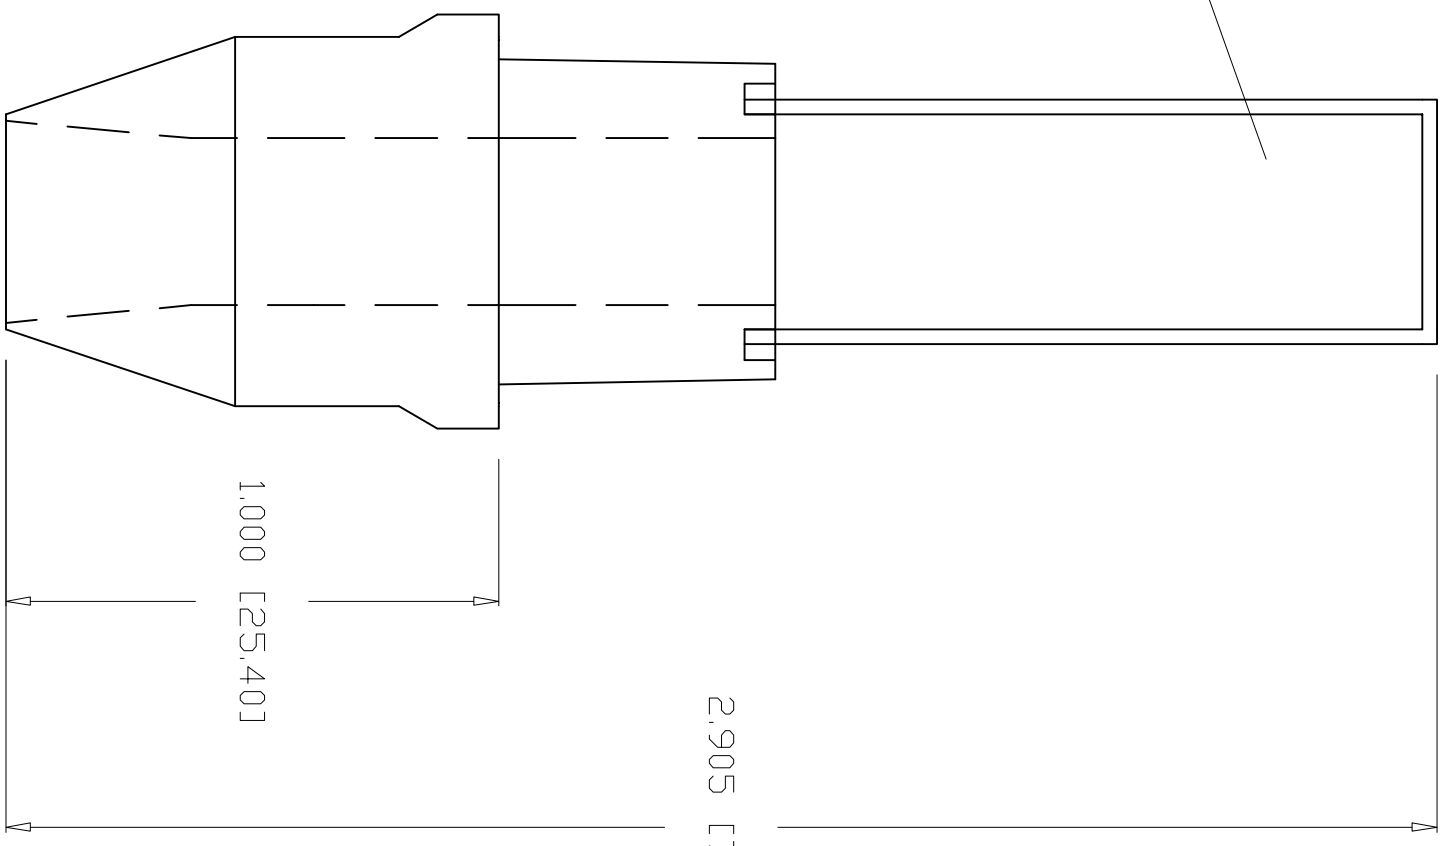

FILTER  
SCREEN

TIGER TRIM SQUIRTS  
BRASS TAPERED NOZZLE